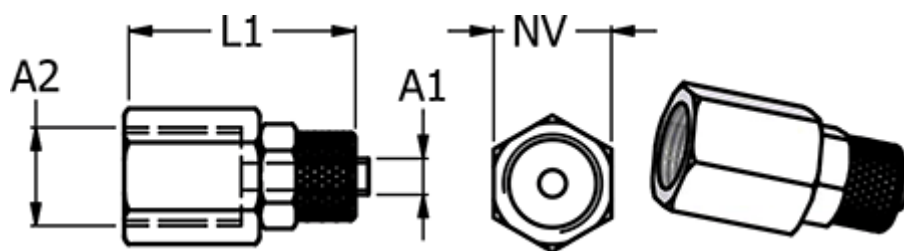

Data Sheet

Article number: 586115386

Description: Push-on fitting 11.538-6, metal $\text{Ø}6/4\text{-G } 3/8\text{'}$
Straight connector internal thread

Measures

Hose diameter A1 = 6/4

L1 =

NV = 20

Thread A2 =